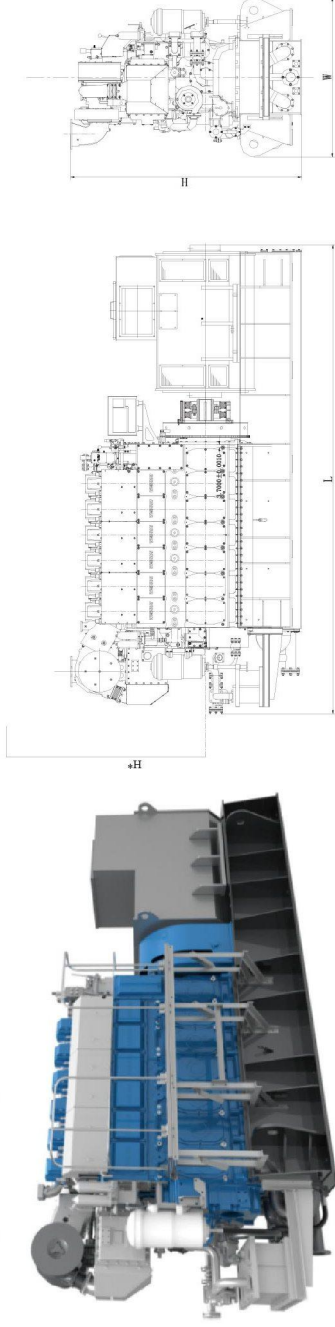

重油机组型谱 Heavy fuel unit profile

| 系列 Series | 机组型号 Unit model | 机组功率 Unit power (kW) | 功率类型 Power type | 频率 Frequency | 电机品牌 Motor brand | 启动方式 Start mode | 调速方式 speed adjustment mode | 柴油型号号 Diesel models | 尺寸 Dimensions L×H×W×H* (mm) | 重量 Weight (kg) |
|--------------|--------------------|----------------------------|--------------------|-----------------|--|-----------------------|-------------------------------------|------------------------|-----------------------------------|----------------------|
| WH20 | WPG825B3 | 600 | 持续 | 50 | 中船 重工 China Shipbuilding Industry Corporation | 气启动 Gas start | 电子液压 Electro-hydraulic | 6WH20LD700-7.5 | 5500×1870×2550×2630 | 17200 |
| | WPG1100B3 | 800 | 持续 | | | | | 6WH20LD900-7.5 | 5500×1870×2550×2630 | 17400 |
| | WPG1238B3 | 900 | 持续 | | | | | 6WH20LD1000-1 | 5500×1870×2550×2630 | 17500 |
| | WPG1375B3 | 1000 | 持续 | 60 | | | | 6WH20LD1200-1 | 5500×1870×2550×2630 | 18050 |
| | WPG660B3 | 600 | 持续 | | | | | 6WH20LD800-7.2 | 5500×1870×2550×2630 | 17200 |
| | WPG770B3 | 700 | 持续 | | | | | 6WH20LD800-7.2 | 5500×1870×2550×2630 | 17500 |
| | WPG880B3 | 800 | 持续 | | | | | 6WH20LD1000-9 | 5500×1870×2550×2630 | 17500 |
| WH25 | WPG1650B3 | 1200 | 持续 | 50 | 中船 重工 China Shipbuilding Industry Corporation | 气启动 Gas start | 电子液压 Electro-hydraulic | 6WH25LD1350-7.5 | 6870×2266×3130×2174 | 32500 |
| | WPG2063B3 | 1500 | 持续 | | | | | 6WH25LD1800-1 | 6870×2366×3130×2174 | 37500 |
| | WPG2200B3 | 1600 | 持续 | 60 | | | | 8WH25LD1800-7.5 | 8135×2366×3121×2174 | 38000 |
| | WPG2475B3 | 1800 | 持续 | | | | | 8WH25LD2100-1 | 8135×2366×3121×2174 | 38000 |
| | WPG2750B3 | 2000 | 持续 | | | | | 8WH25LD2450-1 | 8170×2500×3121×2174 | 39000 |
| | WPG3025B3 | 2200 | 持续 | 60 | | | | 8WH25LD2100-1 | 8135×2366×3121×2174 | 38000 |
| | WPG1210B3 | 1100 | 持续 | | | | | 6WH25LD1296-7.2 | 6870×2366×3130×2174 | 32000 |
| | WPG1650B3 | 1500 | 持续 | | | | | 6WH25LD1800-9 | 6870×2366×3130×2174 | 34000 |
| | WPG1760B3 | 1600 | 持续 | | | | | 8WH25LD1720-7.2 | 8250×2366×3121×2174 | 38000 |
| | WPG1980B3 | 1800 | 持续 | 60 | | | | 8WH25LD2100-9 | 8135×2500×3121×2174 | 38000 |
| WPG2200B3 | 2000 | 持续 | 8WH25LD2200-9 | | 8250×2500×3121×2174 | 39000 | | | | |